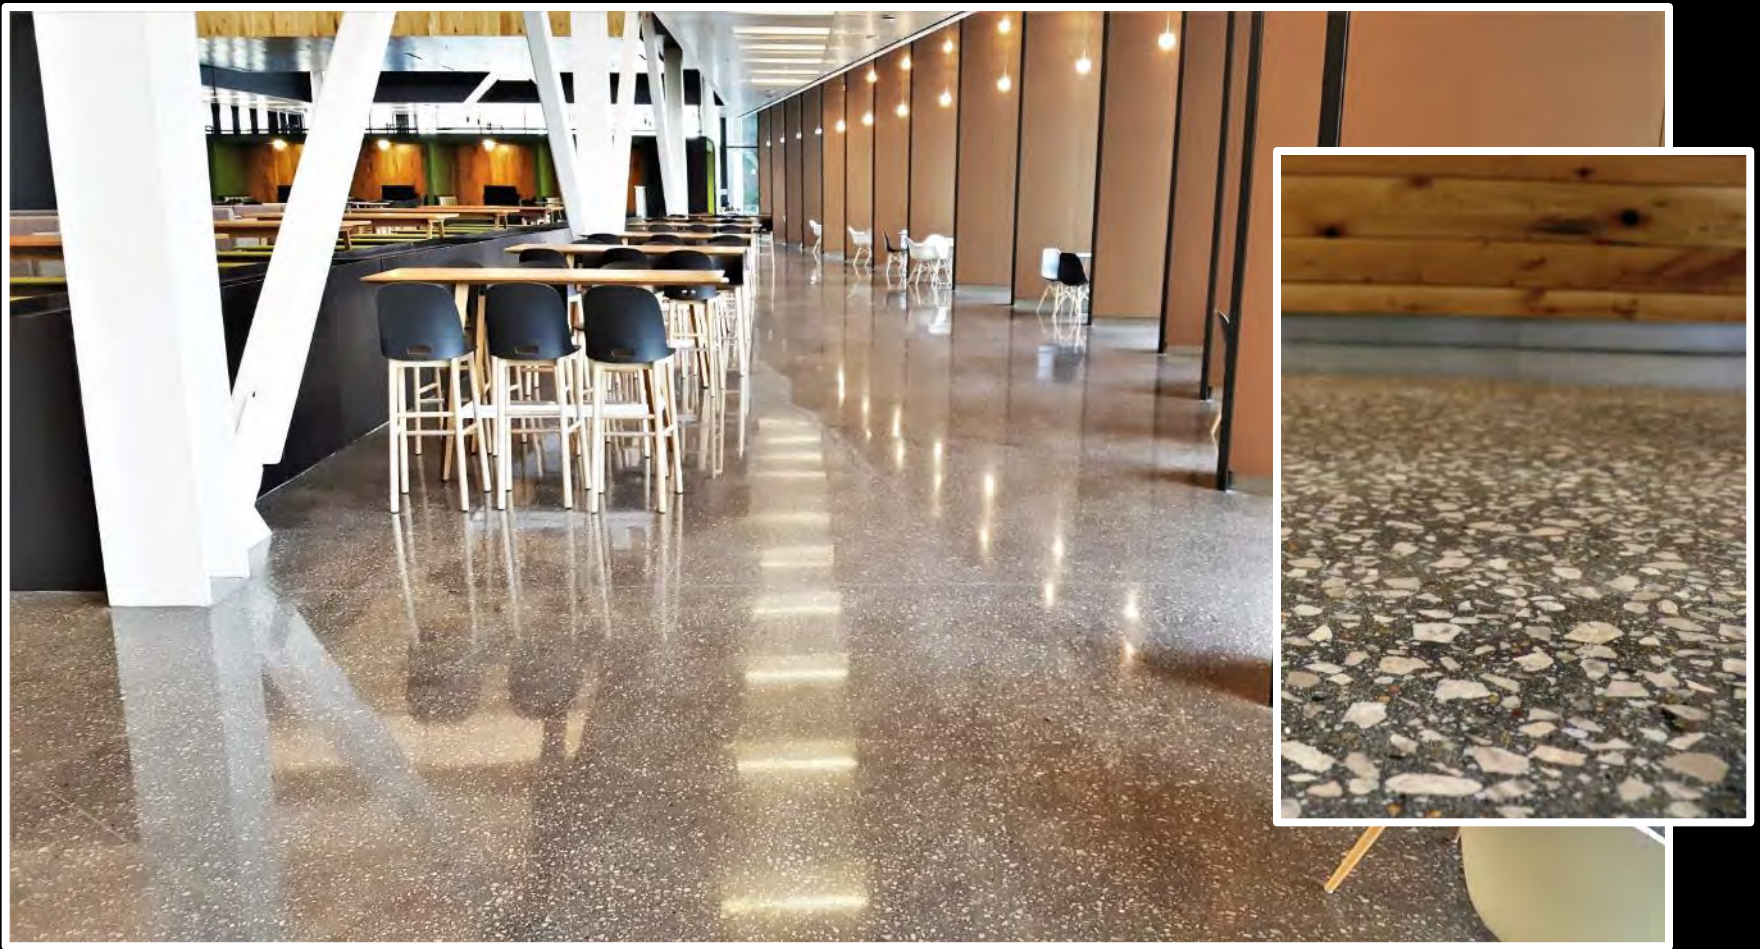

Bomanite Custom Polishing Systems ~ Gold Award
Musselman & Hall Contractors, LLC
Cerner Trails

Project Location – Missouri; Bomanite Custom Polishing System – Bomanite Renaissance